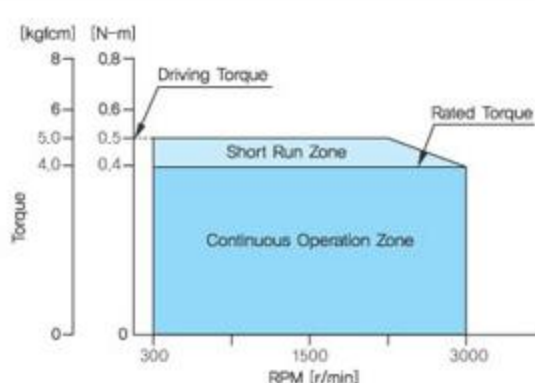

XBU9120G ( ) / XBU9120D ( )