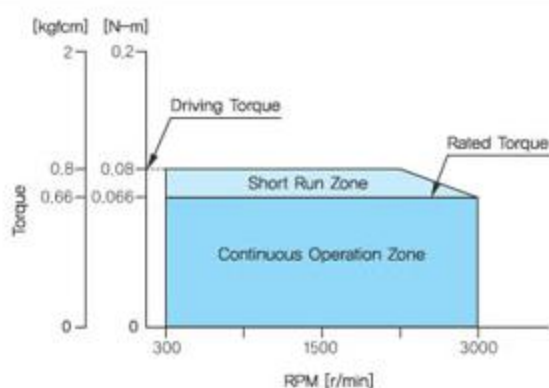

Search Motor-Volume : ▼

XBA Series

XBA series consist of small high power bldc motor and high level box type driver and line up 20~150W output power.

1. Catalogue Download

1. RPM-TORQUE FEATURE

XBU620G () / XBU620D ()