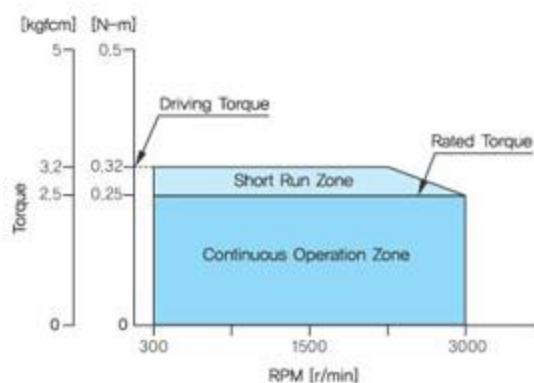

XBU975G ( ) / XBU975D ( )