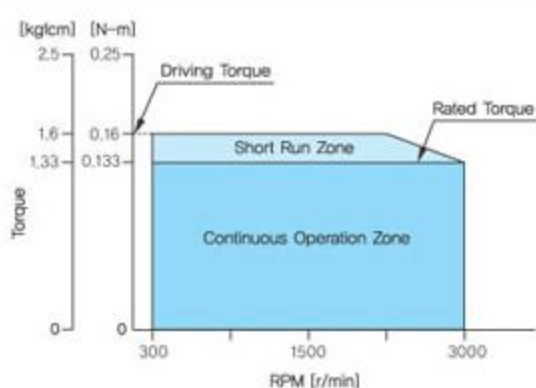

XBU840G ( ) / XBU840D ( )