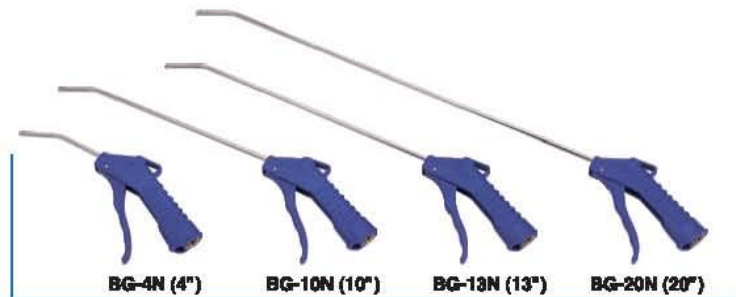

# AIR BLOW GUN

BH-4L (4") BH-10L (10") BH-13L (13") BH-20L (20")

**BH-4L/10L/13L/20L**  
 Material:  
 P.O.M with brass inlet  
 ※ Durable under frequent working.  
 Packing:  
 60 sets/1.6 cu-ft/G.W.: 11 kgs

BG-4N (4") BG-10N (10") BG-13N (13") BG-20N (20")

**BG-4N/10N/13N/20N**  
 Material:  
 Nylon fiber M with brass Inlet.  
 ※ Durable under high pressure working.  
 Packing:  
 60 sets/1.6 cu-ft/G.W.: 11 kgs

BC-4B (4") BC-10B (10") BC-20B (20") BC-30B (30")

**BC-4B/10B/20B/30B**  
 Material:  
 P.O.M with plastic inlet.  
 ※ Durable under frequent working.  
 Packing:  
 60 sets/1.6 cu-ft/G.W.: 11 kgs

BH-4L-R (4") BH-4L-S (4") BH-4S (4") BH-4S-1 (4")

BH-4L-R	BH-4L-S	BH-4S	BH-4S-1
Function: Air flow adjustable.	Function: Blower Anti dust recoil Tire Inflator.		
Packing: 60 sets/2.1 cu-ft/G.W.: 13 kgs	Packing: 60 sets/2.0 cu-ft/G.W.: 13 kgs	Packing: 60 sets/2.0 cu-ft/G.W.: 13 kgs	Packing: 60 sets/1.6 cu-ft/G.W.: 12 kgs