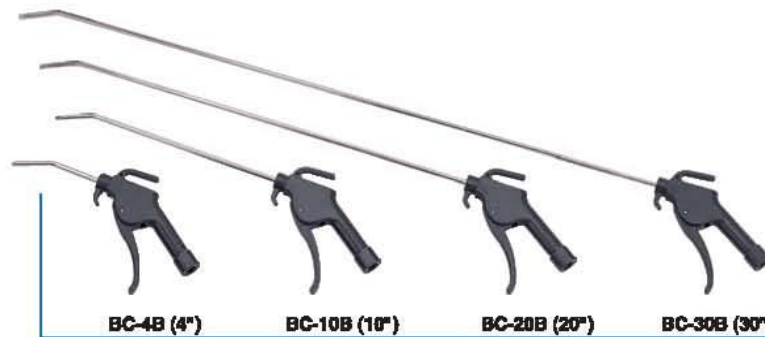

# AIR BLOW GUN

BH-4L (4") BH-10L (10") BH-13L (13") BH-20L (20")

**BH-4L/10L/13L/20L**  
 Material:  
 P.O.M with brass inlet  
 ※ Durable under frequent working.  
 Packing:  
 60 sets/1.6 cu-ft/G.W.: 11 kgs

BG-4N (4") BG-10N (10") BG-13N (13") BG-20N (20")

**BG-4N/10N/13N/20N**  
 Material:  
 Nylon fiber M with brass Inlet.  
 ※ Durable under high pressure working.  
 Packing:  
 60 sets/1.6 cu-ft/G.W.: 11 kgs

BC-4B (4") BC-10B (10") BC-20B (20") BC-30B (30")

**BC-4B/10B/20B/30B**  
 Material:  
 P.O.M with plastic inlet.  
 ※ Durable under frequent working.  
 Packing:  
 60 sets/1.6 cu-ft/G.W.: 11 kgs

BH-4L-R (4") BH-4L-S (4") BH-4S (4") BH-4S-1 (4")

BH-4L-R	BH-4L-S	BH-4S	BH-4S-1
Function: Air flow adjustable.	Function: Blower Anti dust recoil Tire Inflator.		
Packing: 60 sets/2.1 cu-ft/G.W.: 13 kgs	Packing: 60 sets/2.0 cu-ft/G.W.: 13 kgs	Packing: 60 sets/2.0 cu-ft/G.W.: 13 kgs	Packing: 60 sets/1.6 cu-ft/G.W.: 12 kgs