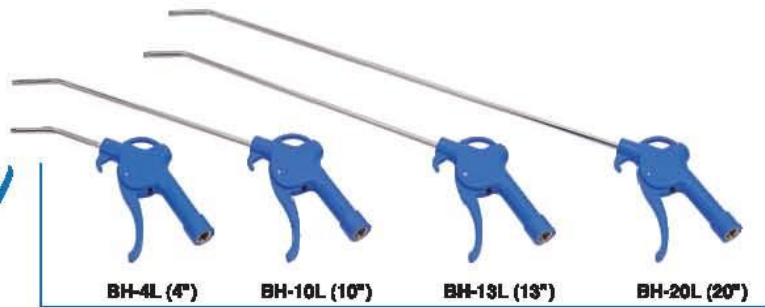

# AIR BLOW GUN

BH-4L (4") BH-10L (10") BH-13L (13") BH-20L (20")

**BH-4L/10L/13L/20L**  
 Material:  
 P.O.M with brass inlet  
 ※ Durable under frequent working.  
 Packing:  
 60 sets/1.6 cu-ft/G.W.: 11 kgs

BG-4N (4") BG-10N (10") BG-13N (13") BG-20N (20")

**BG-4N/10N/13N/20N**  
 Material:  
 Nylon fiber M with brass Inlet.  
 ※ Durable under high pressure working.  
 Packing:  
 60 sets/1.6 cu-ft/G.W.: 11 kgs

BC-4B (4") BC-10B (10") BC-20B (20") BC-30B (30")

**BC-4B/10B/20B/30B**  
 Material:  
 P.O.M with plastic inlet.  
 ※ Durable under frequent working.  
 Packing:  
 60 sets/1.6 cu-ft/G.W.: 11 kgs

BH-4L-R (4") BH-4L-S (4") BH-4S (4") BH-4S-1 (4")

BH-4L-R	BH-4L-S	BH-4S	BH-4S-1
Function: Air flow adjustable.	Function: Blower Anti dust recoil Tire Inflator.		
Packing: 60 sets/2.1 cu-ft/G.W.: 13 kgs	Packing: 60 sets/2.0 cu-ft/G.W.: 13 kgs	Packing: 60 sets/2.0 cu-ft/G.W.: 13 kgs	Packing: 60 sets/1.6 cu-ft/G.W.: 12 kgs